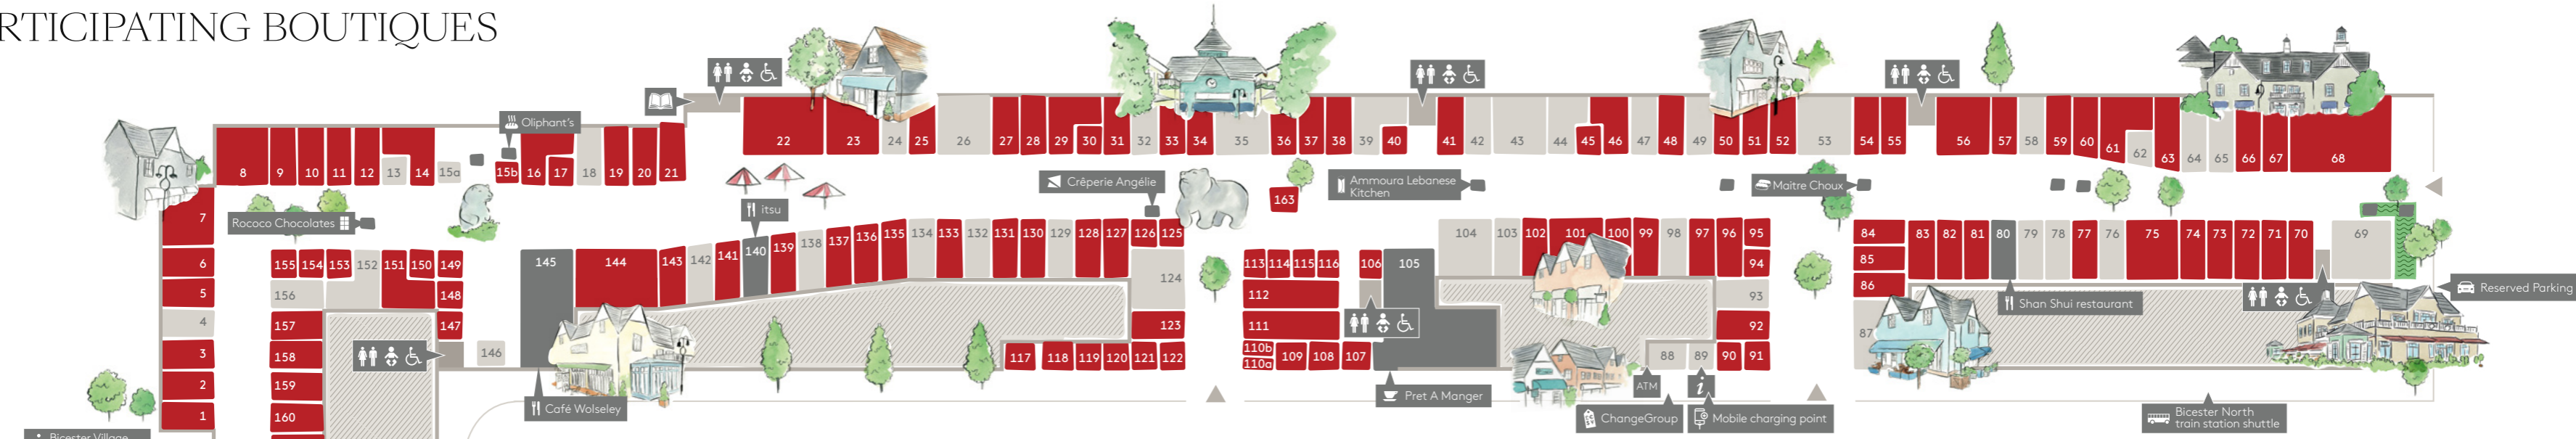

PARTICIPATING BOUTIQUES

10% OFF THE VILLAGE PRICE ON SELECTED ITEMS WITH PURCHASES OF £99 OR LESS; OR 20% OFF THE VILLAGE PRICE WITH PURCHASES OF £100 OR MORE

20% OFF THE VILLAGE PRICE ON SELECTED ITEMS WITH PURCHASES OF £199 OR LESS; OR 30% OFF WITH PURCHASES OF £200 OR MORE