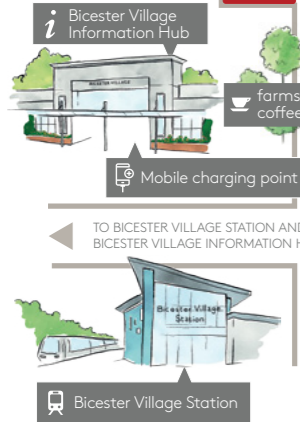

PARTICIPATING BOUTIQUES

10% OFF THE VILLAGE PRICE ON SELECTED ITEMS WITH PURCHASES OF £99 OR LESS; OR 20% OFF THE VILLAGE PRICE WITH PURCHASES OF £100 OR MORE

20% OFF THE VILLAGE PRICE ON SELECTED ITEMS WITH PURCHASES OF £199 OR LESS; OR 30% OFF WITH PURCHASES OF £200 OR MORE