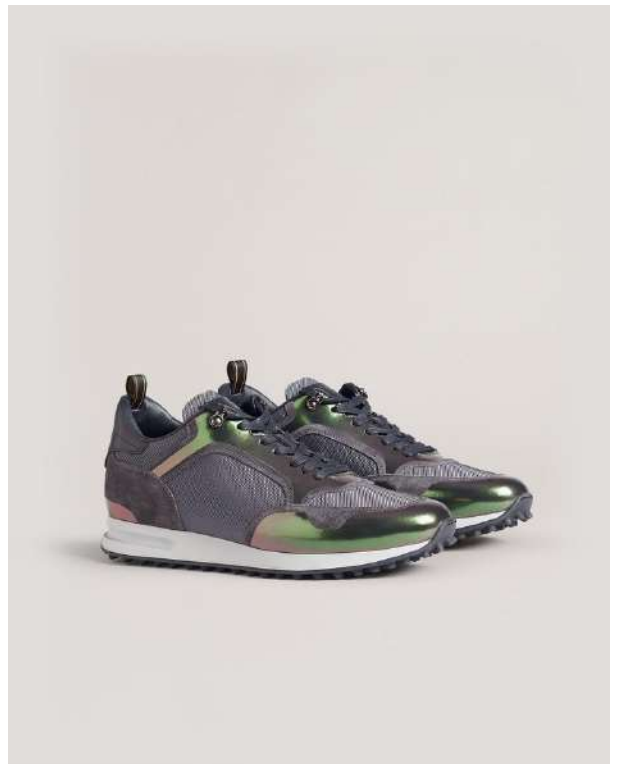

FOOTWEAR

**COLLEGE PENNY LOAFER**

DU18F1200B5601

535 -50% 265 GBP

**FORMAL LOAFER**

DU18F1201F1205

535 -40% 320 GBP

**ENGINE TURN SUEDE LOAFER**

DU18F1203F8401

535 -50% 265 GBP

**CHILTERN SOFT LOAFER**

DU18F1203F9210

535 -50% 265 GBP

CADOGAN ENGINE TURN SLIDE

DU18F1214B6410

340 -50% 170 GBP

RADIAL RUNNER SNEAKERS

DU18F1303F4100

445 -51% 220 GBP

RADIAL RUNNER SNEAKERS

DU18F1303F4312

445-51% 220 GBP

RADIAL RUNNER SNEAKERS

DU18F1303F4310

445 -48% 230 GBP

RADIAL RUNNER SNEAKERS

DU18F1303F4400

445 -48% 230 GBP

RADIAL RUNNER SNEAKERS

DU18F1303F4431

445 -51% 220 GBP

RADIAL RUNNER SNEAKERS